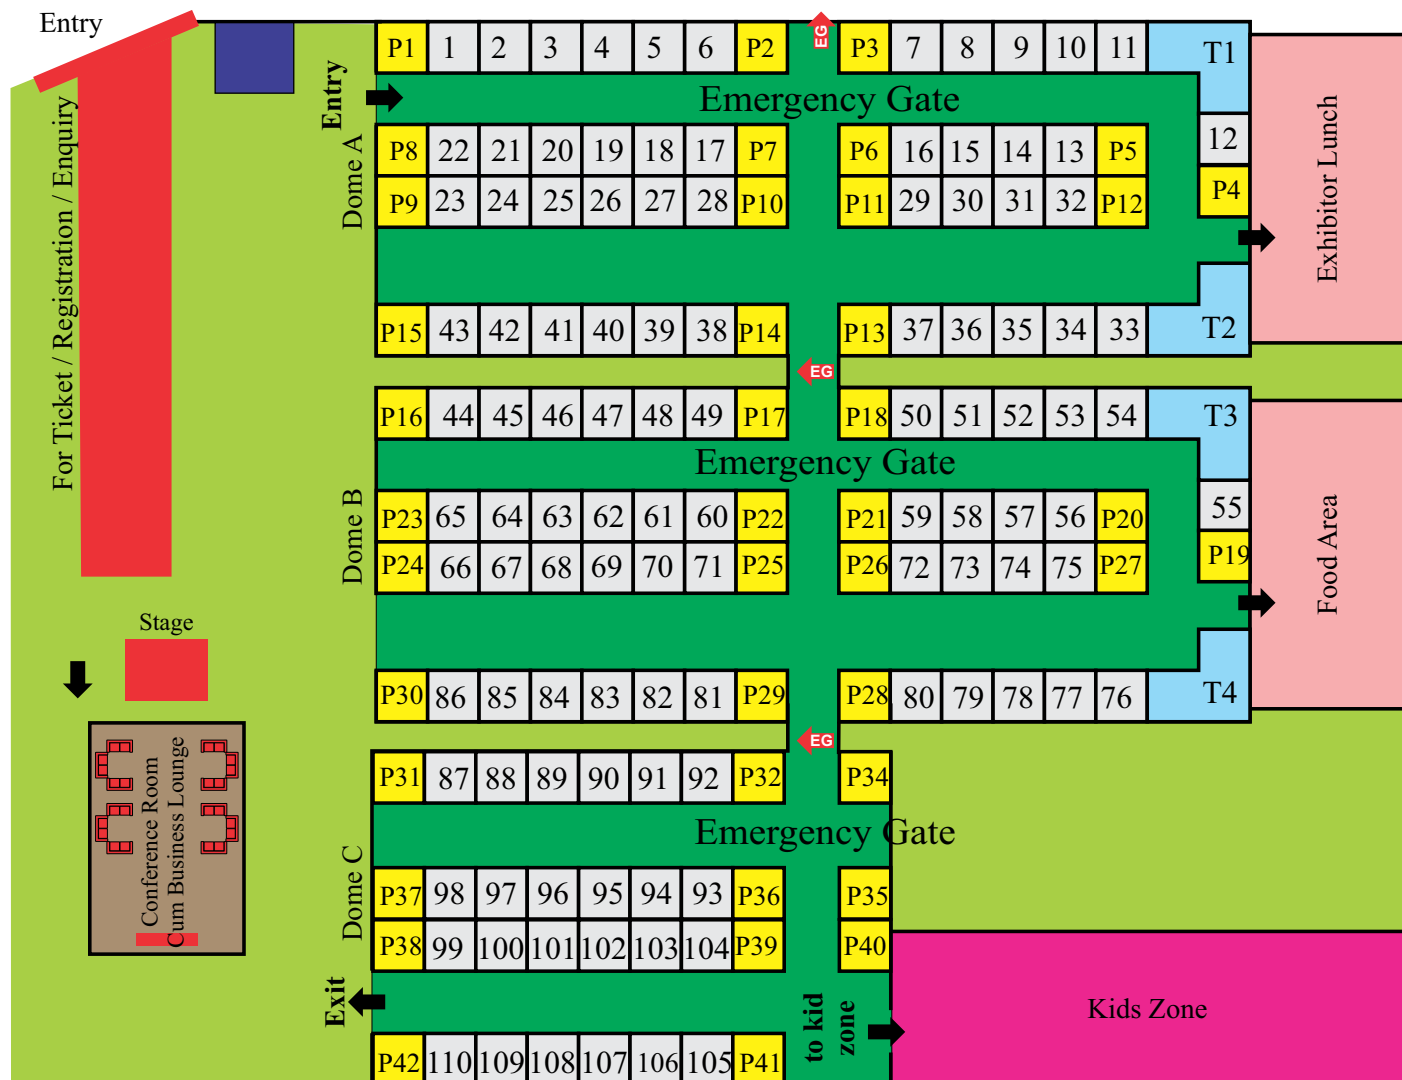

Date :
16th, 17th & 18th
January, 2016

Venue :
SMS Investment Ground
Ambedkar Circle
Jaipur

Jaipur Hardware expo 2016

Time :
10 am - 2 pm
B2B
&
2 pm - 9 pm
B2C

Expo Delivers Everything You Need & More...

PARTICIPATION CHARGES (3 DAYS)

Stall No.	Size	Amount*
1 - 110	3 x 3 mtr (Regular)	35,000/-
P1 - P42	3 x 3 mtr (Premium)	41,000/-
T1 - T4	21 sqmtr. (Trio)	85,000/-

*Service Tax @ 14% will be applicable extra

Facilities

- One Table 2 Chair
- One Dustbin
- Three Spot Light / One Tube Light
- One Power Point
- Fascia with Company Name
- Stall Carpeting with Wooden Platform
- Water Proof Roofs
- General Security round the Clock
- Cafeteria

For any other requirement regarding stall interiors charges would be extra.

LAYOUT PLAN

Organiser :

Jaipur Hardware Merchants Association (Regd.)

S-3, Bichoon House, Kishanpole Bazar, Jaipur-302003

Mob. : 9414075017, 9829083696, 9829056815